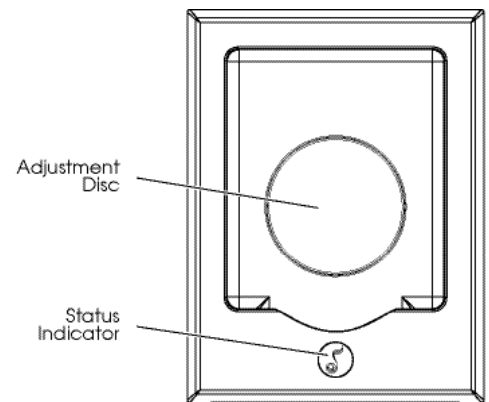

iPort IW-21 Features

- Delivers local-zone unbalanced audio up to 30 feet (9 m) from the iPort.
- Built-in preamplifier allows variable volume control via the iPod's volume control or an optional iPort remote.
- Delivers unbalanced video up to 30 feet from iPort.
- IR allows remote control of most iPod/iPod touch audio functions via an optional iPort remote.
- Regulated DC power supply charges the iPod/iPod touch while it is docked.
- Designed for easy docking/undocking of iPod
- Connects to wall plates with Cat5 cables via RJ-45 connectors
- Easy to install via Roto-Lock® mounting clamps
- Paintable flange

IW-21 Includes

- (1) iPort dock (faceplate and utility box)
- (1) Audio wall plate
- (1) Unbalanced video wall plate and cable
- (1) Regulated power supply with USA plug

Available IW-21 Upgrades

- Optional Balanced Audio Upgrade Kit delivers video up to 500 feet (152 m) from the iPort.
- Optional Balanced Video Upgrade Kit delivers video up to 250 feet (76 m) from the iPort.
- Optional RS-232 Control Upgrade Kit enables two-way communication and control of the iPod/iPod touch via compatible control systems (requires Balanced Audio Upgrade Kit).

Dimensions (W x H x D): 4 3/4" x 6 5/16" x 3 1/2" (121mm x 160mm x 89mm)
 Cut-Out Dimensions (W x H): 4" x 5 9/16" (102 mm x 141 mm)

Compatibility

Compatible with most dockable iPod touch and iPod models, including iPod nano 5th gen, iPod classic 120GB and iPod touch 2nd gen. For current compatibility information, visit iportmusic.com.