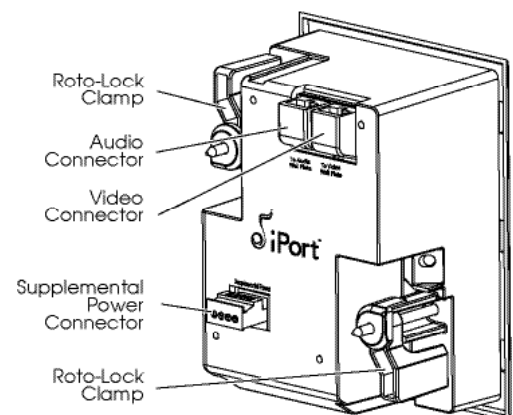

iPort IW-21 Features

- Delivers local-zone unbalanced audio up to 30 feet (9 m) from the iPort.
- Built-in preamplifier allows variable volume control via the iPod's volume control or an optional iPort remote.
- Delivers unbalanced video up to 30 feet from iPort.
- IR allows remote control of most iPod/iPod touch audio functions via an optional iPort remote.
- Regulated DC power supply charges the iPod/iPod touch while it is docked.
- Designed for easy docking/undocking of iPod
- Connects to wall plates with Cat5 cables via RJ-45 connectors
- Easy to install via Roto-Lock® mounting clamps
- Paintable flange

IW-21 Includes

- (1) iPort dock (faceplate and utility box)
- (1) Audio wall plate
- (1) Unbalanced video wall plate and cable
- (1) Regulated power supply with USA plug

Available IW-21 Upgrades

- Optional Balanced Audio Upgrade Kit delivers video up to 500 feet (152 m) from the iPort.
- Optional Balanced Video Upgrade Kit delivers video up to 250 feet (76 m) from the iPort.
- Optional RS-232 Control Upgrade Kit enables two-way communication and control of the iPod/iPod touch via compatible control systems (requires Balanced Audio Upgrade Kit).

Dimensions (W x H x D): 4 3/4" x 6 5/16" x 3 1/2" (121mm x 160mm x 89mm)
Cut-Out Dimensions (W x H): 4" x 5 9/16" (102 mm x 141 mm)

Compatibility

Compatible with most dockable iPod touch and iPod models, including iPod nano 5th gen, iPod classic 120GB and iPod touch 2nd gen. For current compatibility information, visit iportmusic.com.

iPort

212 Avenida Fabricante
San Clemente, CA USA
1.888.45.iPort
iportmusic.com